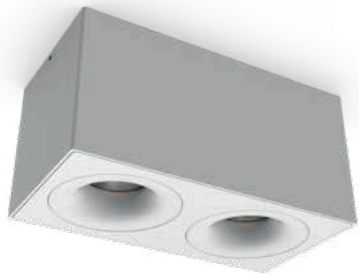

Cube2

opbouwarmatuur GU10 wit

Artikel nummer CUB2200GUW

elektrotechnische eigenschappen

| | |
|------------------|----------|
| Aansluitspanning | 220-240V |
| Vermogen | nvt |
| Lumen/Watt | nvt |
| Driver | nvt |
| Power factor | nvt |
| | |
| | |
| | |
| | |

eigenschappen behuizing

| | |
|-----------------|---------------|
| Afmetingen | 200x105x100mm |
| IP-waarde | IP20 |
| Slagvastheid | IK07 |
| Kleur | wit |
| Isolatieklasse | I |
| Behuizing | alu |
| Werktemperatuur | |
| | |
| | |
| | |

overige eigenschappen

| | |
|----------|--------|
| Garantie | 5 jaar |
| | |
| | |
| | |
| | |
| | |
| | |

lichtdiagram

project toepassing

accessoires

A vertical list of ten horizontal grey bars, each representing a placeholder for an accessory. A thin blue vertical line is on the left side of the list.