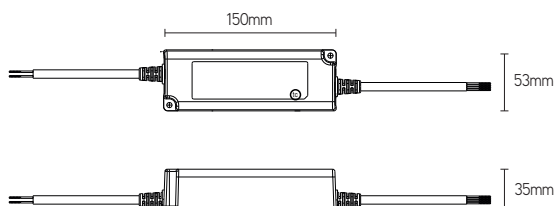

## CARACTÉRISTIQUES

- alimentation ruban led 24VDC
- protection contre les courts-circuits, les surcharges et les surtensions
- faire dimmer

## APPLICATIONS

- faire dimmer l'intensité des rubans LED

ARTICLE	V	W	IP	DIM	DIMENSIONS
PWM-40-24	24	40	67	1-10V	150x53x35mm
PWM-60-24	24	60	67	1-10V	150x53x35mm
PWM-90-24	24	90	67	1-10V	171x63x37,5mm
PWM-120-24	24	120	67	1-10V	171x63x37,5mm
PWM-200-24	24	200	67	1-10V	195x68x39,5mm
PWM-60-24DA	24	60	67	DALI2	150x53x35mm
PWM-90-24DA	24	90	67	DALI2	171x63x37,5mm
PWM-120-24DA	24	120	67	DALI2	171x63x37,5mm
PWM-200-24DA	24	200	67	DALI2	195x68x39,5mm
PWM-60-24KN	24	60	67	KNX	150x53x35mm
PWM-120-24KN	24	120	67	KNX	171x63x37,5mm
PWM-200-24KN	24	200	67	KNX	195x68x39,5mm
PWM-60-24BLE	24	60	67	BT	150x53x35mm
PWM-120-24BLE	24	120	67	BT	171x63x37,5mm
PWM-200-24BLE	24	200	67	BT	195x68x39,5mm