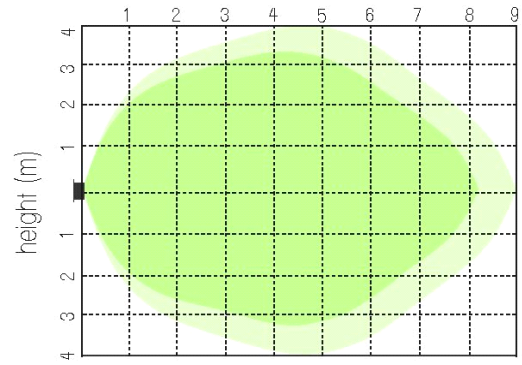

HELIO

H290124MW

Helio 12W 4000K IP65 IK10 mw sensor

Utility Line - Bulkheads

Lumen distributie

Detectiepatroon sensor

Ceiling mounting (m)

■ high sensitivity area ■ low sensitivity area

Wall mounting (m)

■ high sensitivity area ■ low sensitivity area

Aansluitschema