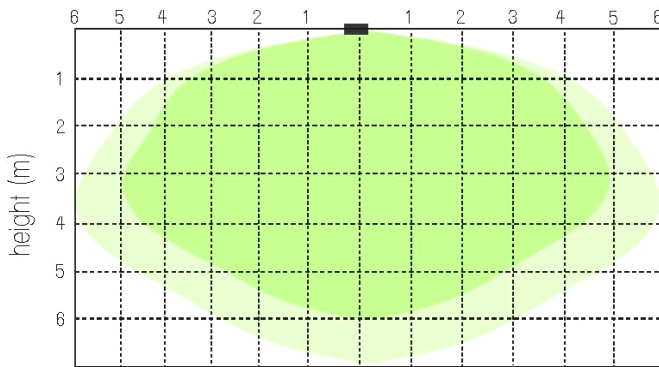

HELIO

H290123MW

Helio 12W 3000K IP65 IK10 mw sensor

Utility Line - Bulkheads

Lumen distributie

Detectiepatroon sensor

Ceiling mounting (m)

■ high sensitivity area ■ low sensitivity area

Wall mounting (m)

■ high sensitivity area ■ low sensitivity area

Aansluitschema