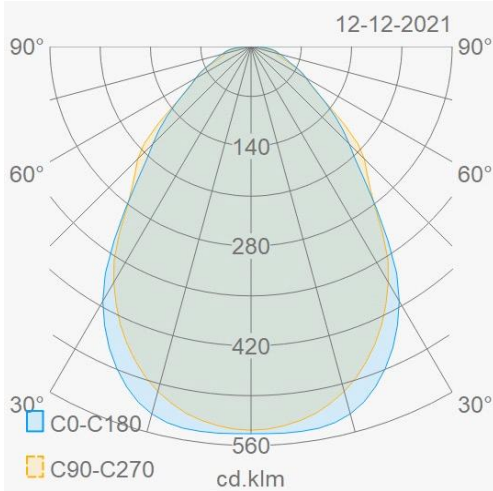

Led paneel Desky 595x595 48W 4000K CRI>90 UGR<19

Utility Line - Led paneel runners

DSU60604

EAN: 05404042601266

ETIM: EC002892

Lumen distributie

Distance curve

Montage toebehoren