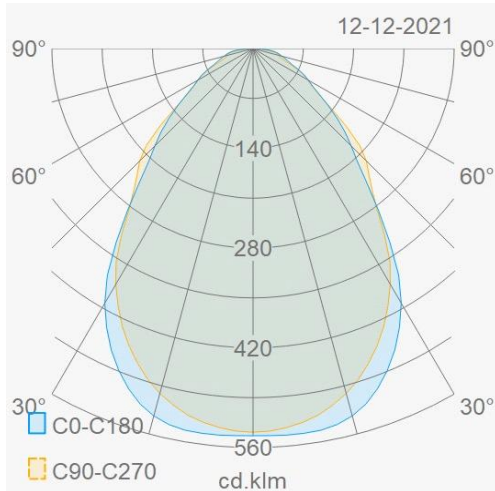

DESKY ACC

Led paneel Desky 595x595 48W 3000K CRI>90 UGR<19

Utility Line - Led paneel runners

DSU60603

EAN: 05404042601259

ETIM: EC002892

Lumen distributie