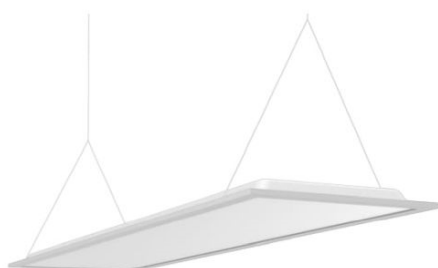

DESKY ACC

Led paneel Desky 595x1195 48W 4000K CRI>90 UGR<19

Utility Line - Led panelen

DSU601204

EAN: 05404042601242

ETIM: EC002892

Led paneel Desky Plus met microprismatisch cover UGR<19 CRI>90. Per paneel steeds driver apart bij bestellen max. 48W.