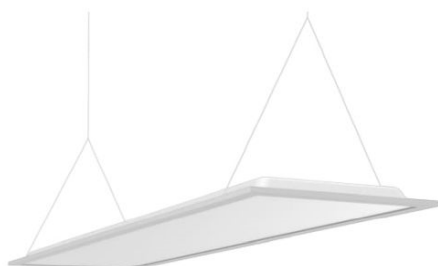

## DESKY ACC

Led paneel Desky 595x1195 48W 3000K CRI>90 UGR<19

Utility Line - Led panelen

**DSU601203**

EAN: 05404042601235

ETIM: EC002892

Led paneel Desky Plus met microprismatisch cover UGR<19 CRI>90. Per paneel steeds driver apart bij bestellen max. 48W.