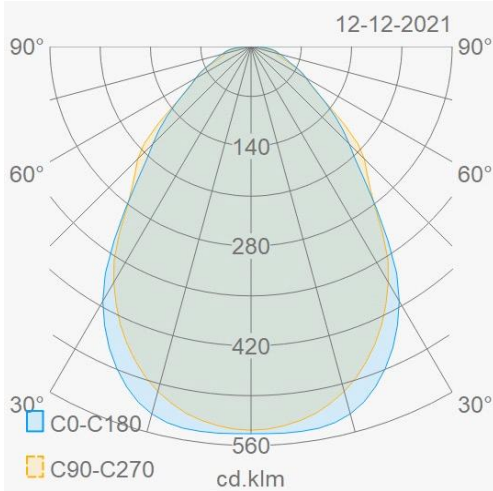

DESKY ACC

Led paneel Desky 295x595 36W 4000K CRI>90 UGR<19

Utility Line - Led panelen

DSU30604

EAN: 05404042601228

ETIM: EC002892

Lumen distributie