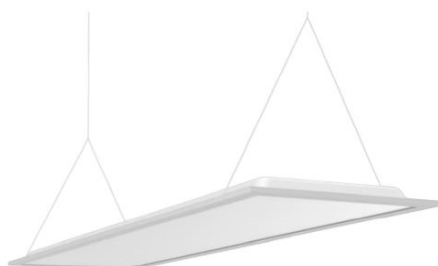

## DESKY ACC

Led paneel Desky 295x1195 48W 4000K CRI>90 UGR<19

Utility Line - Led paneel runners

**DSU301204**

EAN: 05404042601181

ETIM: EC002892

Led paneel Desky Plus met microprismatisch cover UGR<19 CRI>90. Per paneel steeds driver apart bij bestellen max. 48W.