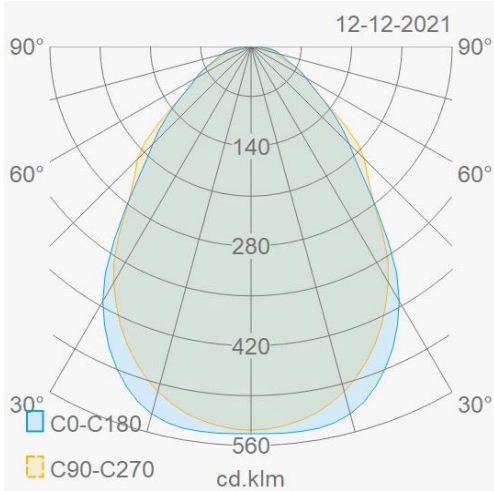

DESKY ACC

Led paneel Desky 295x1195 48W 3000K CRI>90 UGR<19

Utility Line - Led paneel runners

DSU301203

EAN: 05404042601174

ETIM: EC002892

Lumen distributie