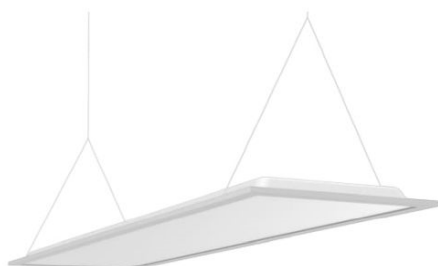

DESKY ACC

Led paneel Desky 295x1195 48W 3000K CRI>90 UGR<19

Utility Line - Led paneel runners

DSU301203

EAN: 05404042601174

ETIM: EC002892

Led paneel Desky Plus met microprismatisch cover UGR<19 CRI>90. Per paneel steeds driver apart bij bestellen max. 48W.