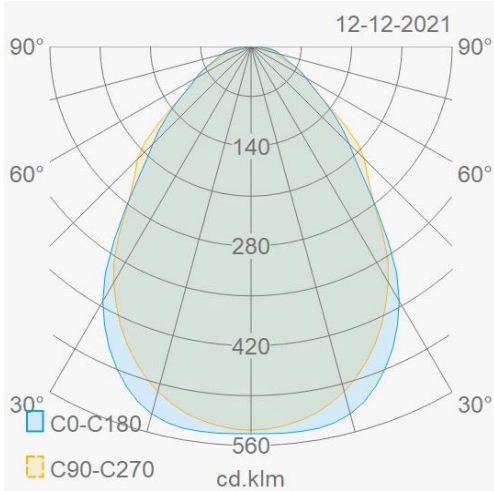

Panneau led Deskly 595x595 48W 4000K CRI>90 UGR<19

Utility Line - Led paneel runners

DSU60604

EAN: 05404042601266

ETIM: EC002892

Distribution flux lumineux

Courbe de distance

Accessoires de montage