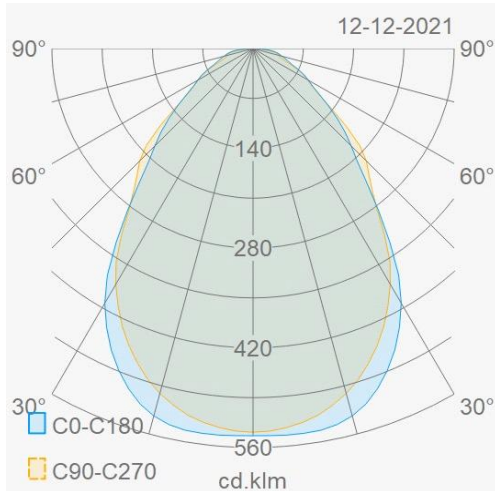

DESKY ACC

Panneau led Deskly 295x595 36W 4000K CRI>90 UGR<19

Utility Line - Led panelen

DSU30604

EAN: 05404042601228

ETIM: EC002892

Distribution flux lumineux