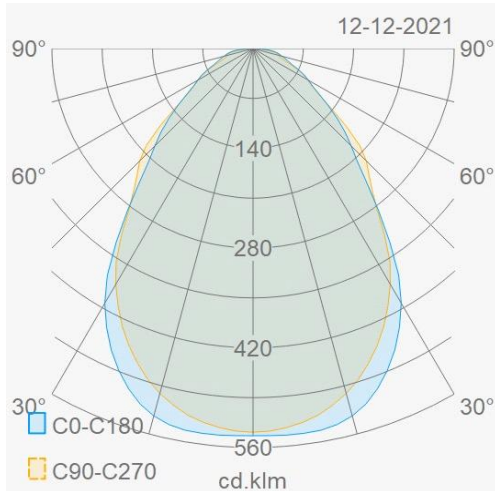

DESKY ACC

Panneau led Deskly 295x595 36W 3000K CRI>90 UGR<19

Utility Line - Led panelen

DSU30603

EAN: 05404042601211

ETIM: EC002892

Distribution flux lumineux