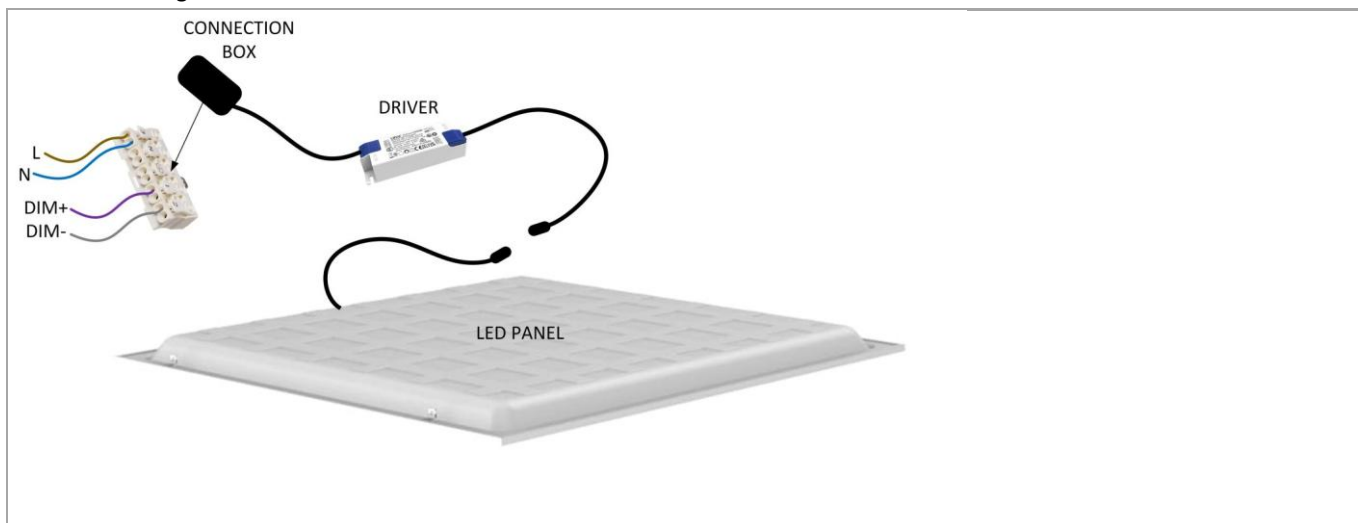

**DESKY ANDO ACC**

Driver panneau led Desky/Ando 36W réglable 1-10V  
Utility Line - Panneaux led drivers

**DSD36W110**

EAN: 05404042601006

ETIM: EC002710

IP20

-20 ~ +45 °C

STOCK

## DESKY ANDO ACC

Driver panneau led Desky/Ando 36W réglable 1-10V

Utility Line - Panneaux led drivers

**DSD36W110**

EAN: 05404042601006

ETIM: EC002710

### Schéma de câblage