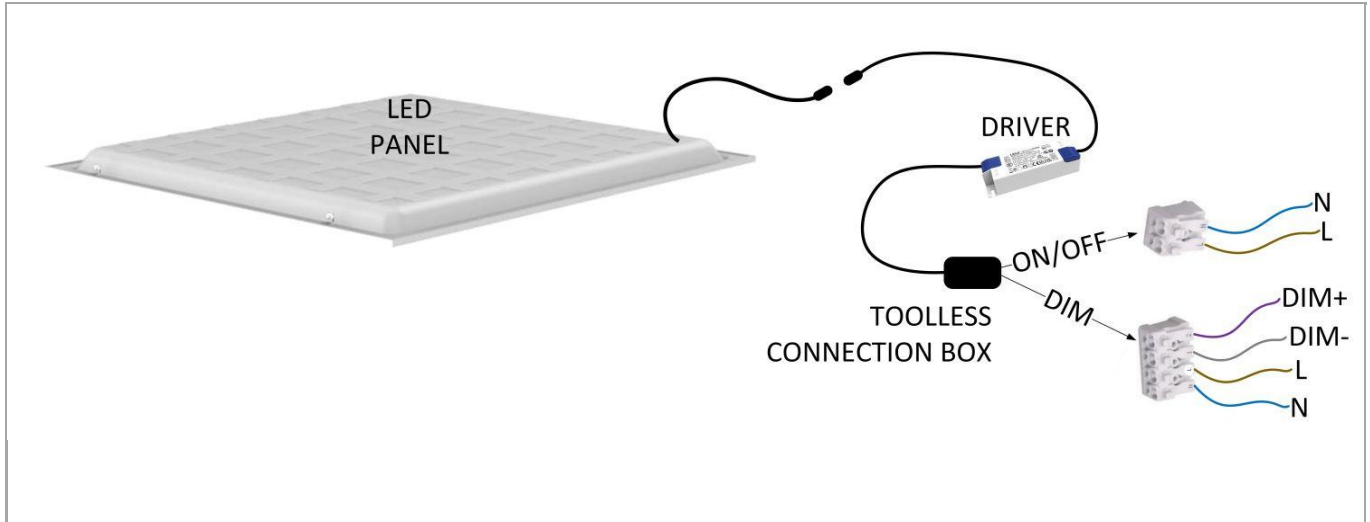

## DESKY ANDO ACC

Driver panneau led Desky/Ando 24W non réglable  
Utility Line - Panneaux led drivers

**DSD24W**

EAN: 05404042600931

ETIM: EC002710

### Schéma de câblage