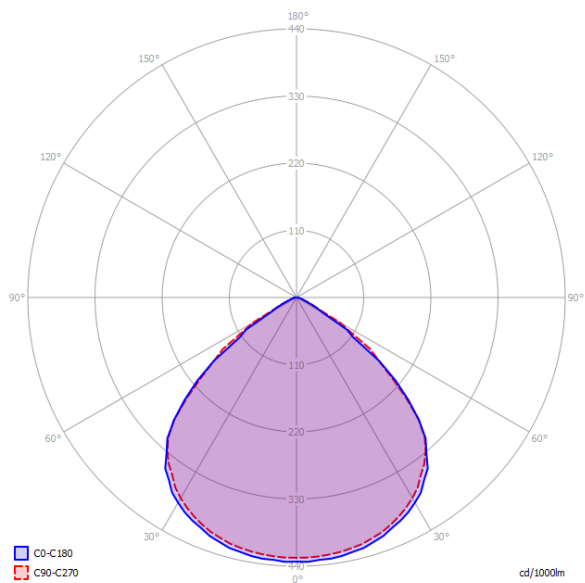

TM.ONTEC S20 M1X 60/180 M/NM AT

Catalog number	TM-S2.MXATX060W
Application	anti-panic lighting
Duration time	1 h
Operating mode	M
Version	AT - auto-test / self-test
Colour	RAL9003
Luminous flux	371 (1h); 154 (3h) lm
Active power	3.8 W
Power supply	210÷250 V AC 50÷60 Hz
Power supply CB	186÷254 V DC
Dimming mode	no
Temperature range	5-40 °C
Material	PC
Appliance classes	2
IP	IP65/IK08
IK	IK08
Battery	LiFePO4/C 3.2V 1.5Ah
Warranty	24 months - ST 36 months - AT 60 months - DATA, CB
LED Lifetime	50 000 work hour

PHOTOMETRY [m]

Ceiling height	Distance wall - fitting	Distance fitting - fitting
2,5	3,5 - 1h 3,0 - 3h	8,0 - 1h 7,0 - 3h
3,0	3,5 - 1h 3,5 - 3h	9,5 - 1h 8,0 - 3h
4,0	4,5 - 1h 4,0 - 3h	11,5 - 1h 9,5 - 3h
5,0	5,0 - 1h 4,0 - 3h	13,0 - 1h 11,0 - 3h
6,0	5,0 - 1h 3,5 - 3h	15,0 - 1h 12,5 - 3h
7,0	5,0 - 1h 3,5 - 3h	16,5 - 1h 13,5 - 3h
8,0	5,5 - 1h 3,5 - 3h	18,0 - 1h 14,0 - 3h
9,0	5,5 - 1h 3,0 - 3h	19,0 - 1h 14,5 - 3h
10,0	5,5 - 1h 2,0 - 3h	20,0 - 1h 15,0 - 3h